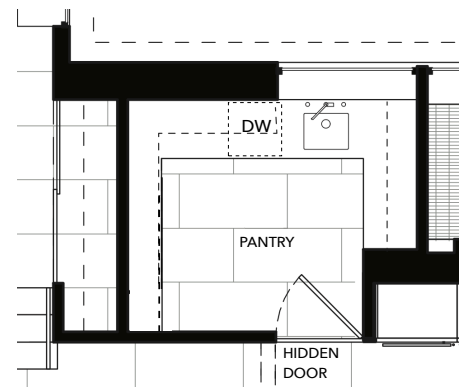

Glass Box Entry

- 2 Euro-White Oak Closets with Built in Organizers
- Floating Euro-White Oak Bench

Living Room

- [Ortal 3 sided Space Creator 150](#) Propane Fireplace - wired for TV
- [James Loudspeakers](#)
- Large Hot Rolled Steel panels and hearth installed with hidden fasteners surrounded by large format Pelle Grigio Marble